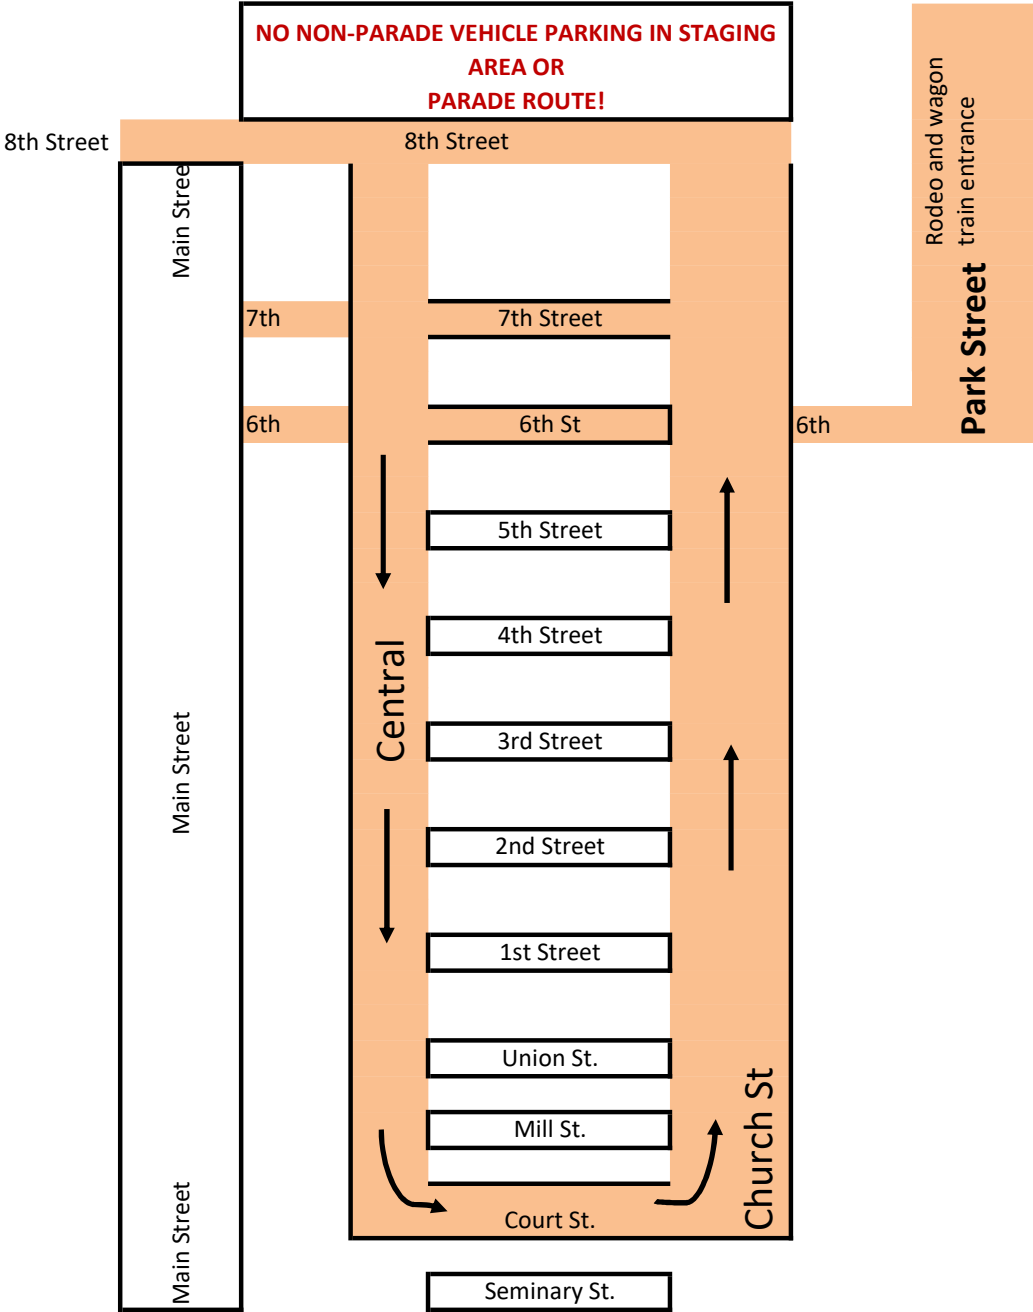

Rodeo Parade Route 2017

Parade begins at 6th & Central and will end at 6th & Church.
No parking in the orange area.

****NO NON-PARADE VEHICLES ARE PERMITTED IN THE STAGING AREA!!**
 Please drop off parade participants at the staging area corners.
 (6th & Main; 6th & Church; 7th & Main; 7th & Church; 8th & Central).
 Volunteers will be available in the staging area to assist people in finding their location.

BAND PARENTS: Middle School Students should meet in the park at the Eunice Keepers Shelter on 7th Street.