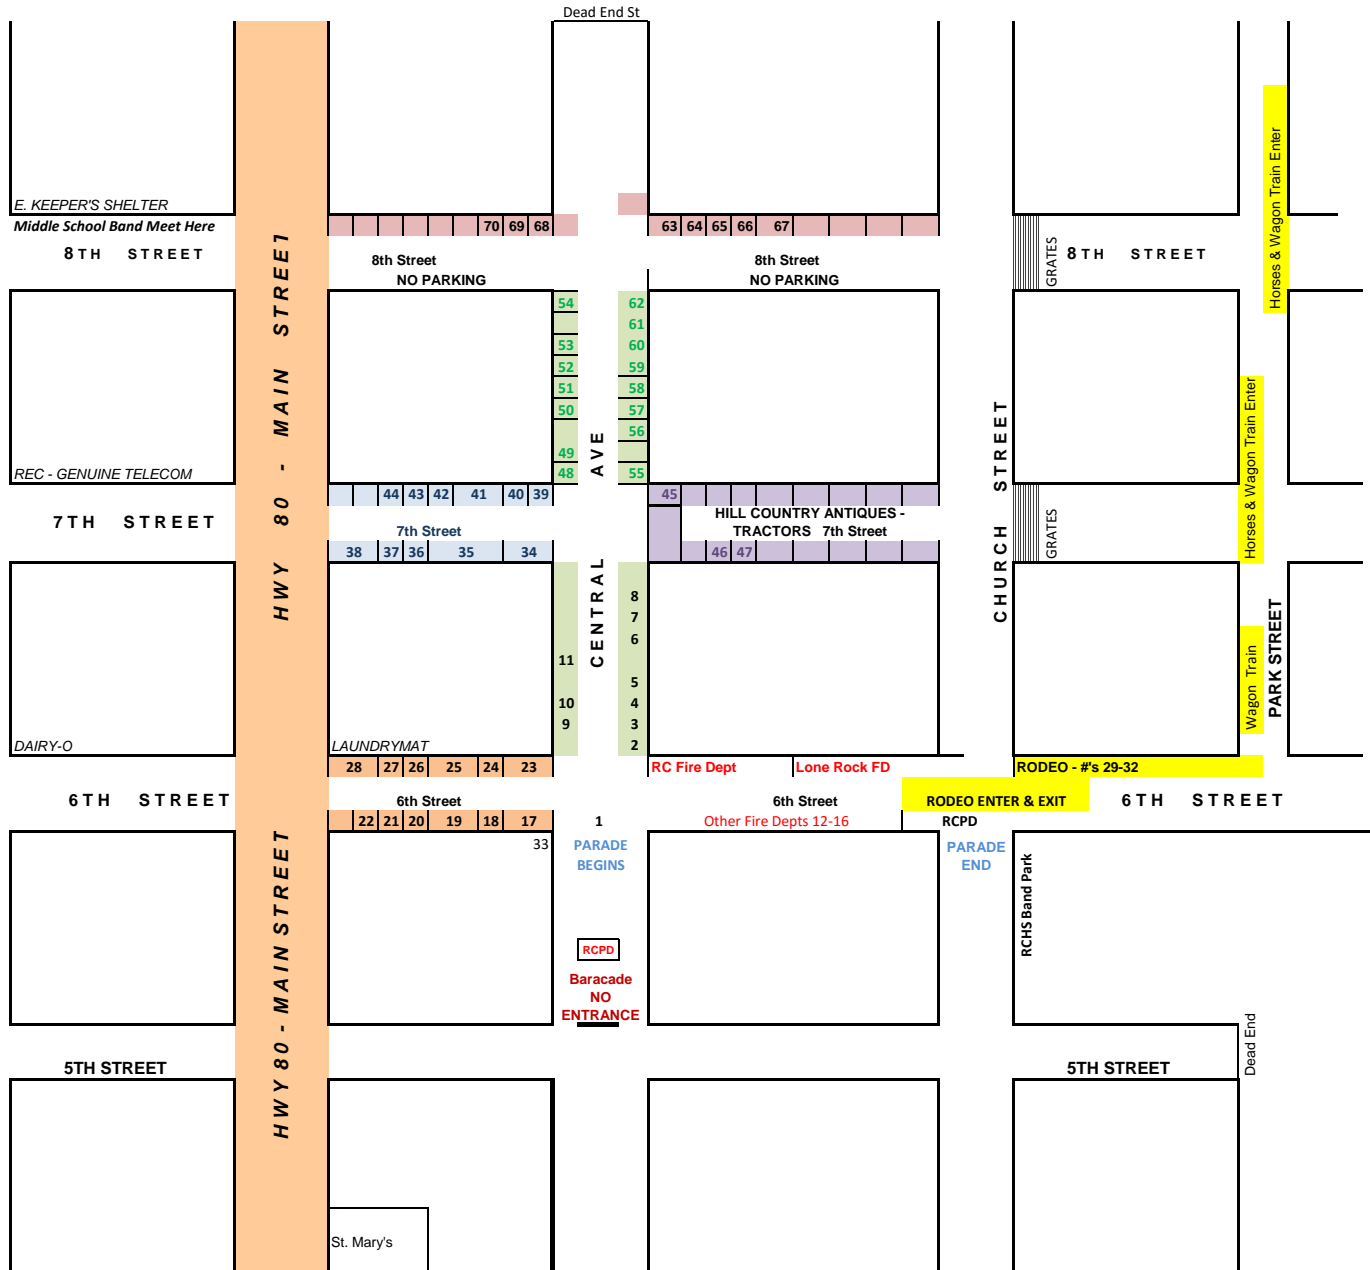

2017 STAGING MAP

*** **NO NON-PARADE VEHICLES ARE ALLOWED IN THE STAGING AREA FOR SAFETY!! PLEASE BE PATIENT.** Volunteers will be stationed at each intersection of the staging area for assistance. Therefore, **riders and walkers must be dropped off at the intersections around the staging area.** Parade participants are asked to enter the staging area in accordance to your assigned staging location as indicated on the map. The Parade will go on as scheduled rain or shine. The only exception is in the case of severe weather and changes would be announced on WRCO 100.9.